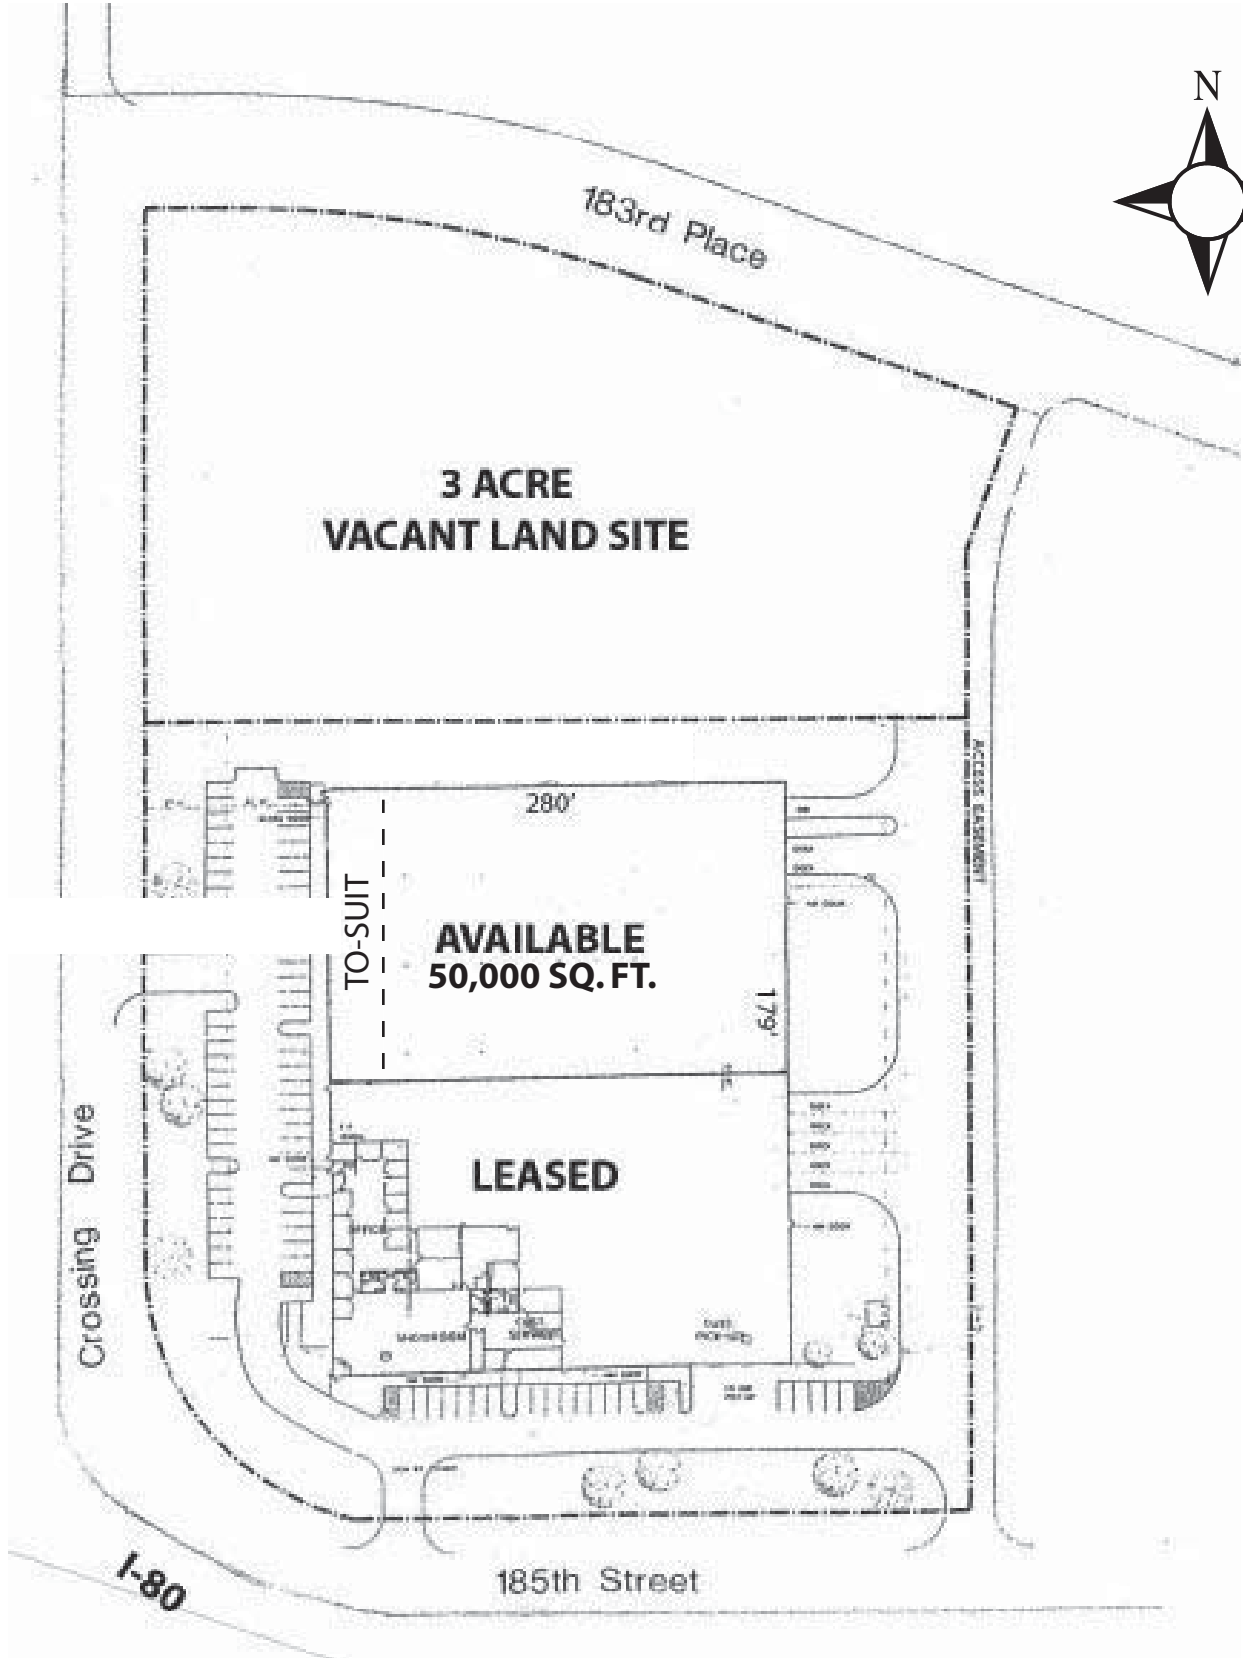

8550 W. 185TH STREET TINLEY PARK, ILLINOIS

For Information Contact:
Paine/Wetzel Associates, Inc.
Edward C. Wabick - 773.714.2141
Brandon R. Wright - 773.714.2115
Gerald F. Sullivan - 773.714.2092