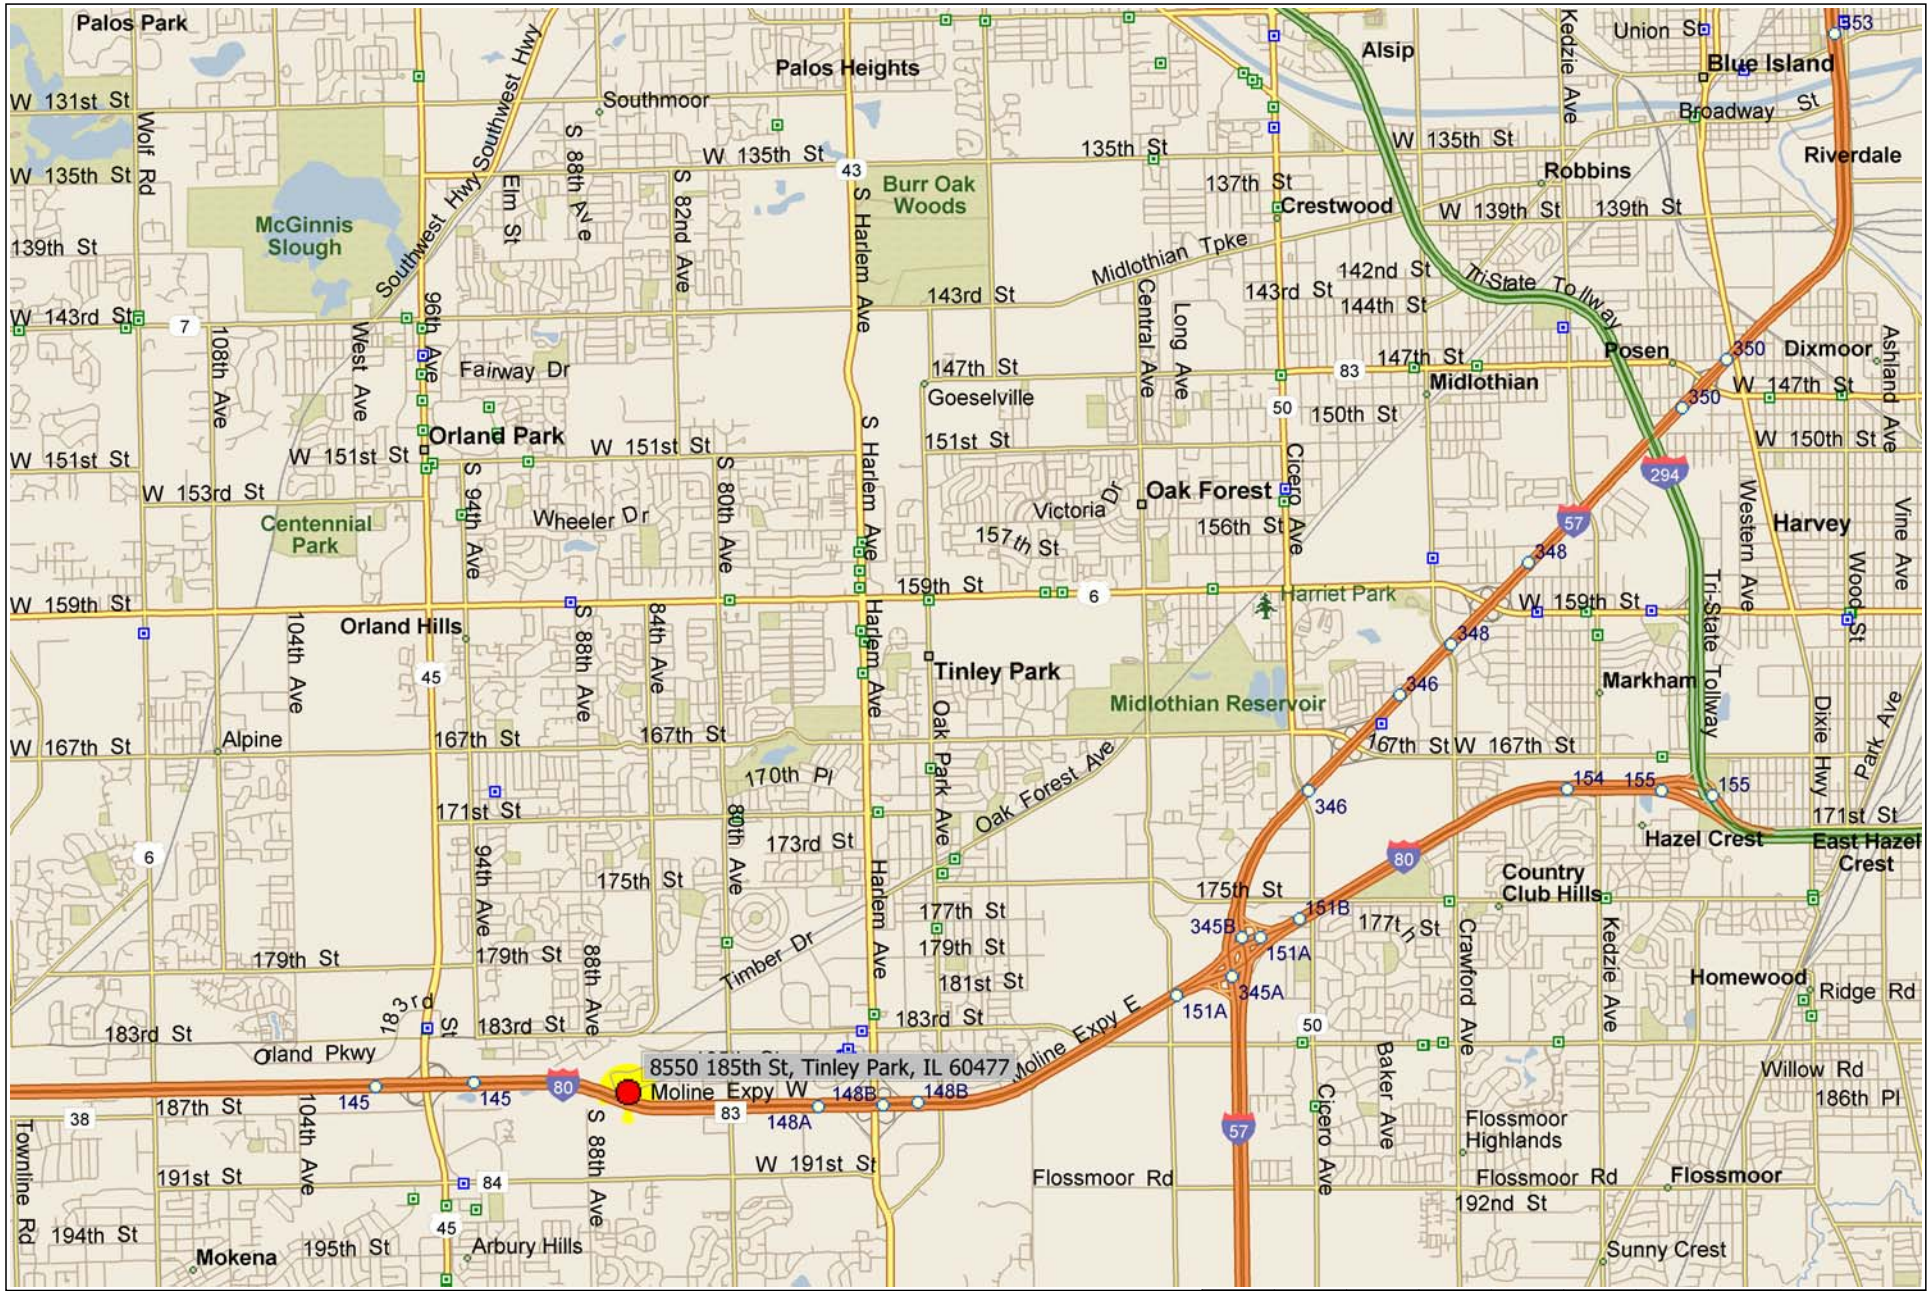

8550 WEST 185TH STREET, TINLEY PARK, ILLINOIS

Copyright © and (P) 1988–2006 Microsoft Corporation and/or its suppliers. All rights reserved. <http://www.microsoft.com/mappoint/>
Portions © 1990–2005 InstallShield Software Corporation. All rights reserved. Certain mapping and direction data © 2005 NAVTEQ. All rights reserved. The Data for areas of Canada includes information taken with permission from Canadian authorities, including: © Her Majesty the Queen in Right of Canada, © Queen's Printer for Ontario. NAVTEQ and NAVTEQ ON BOARD are trademarks of NAVTEQ. © 2005 Tele Atlas North America, Inc. All rights reserved. Tele Atlas and Tele Atlas North America are trademarks of Tele Atlas, Inc.